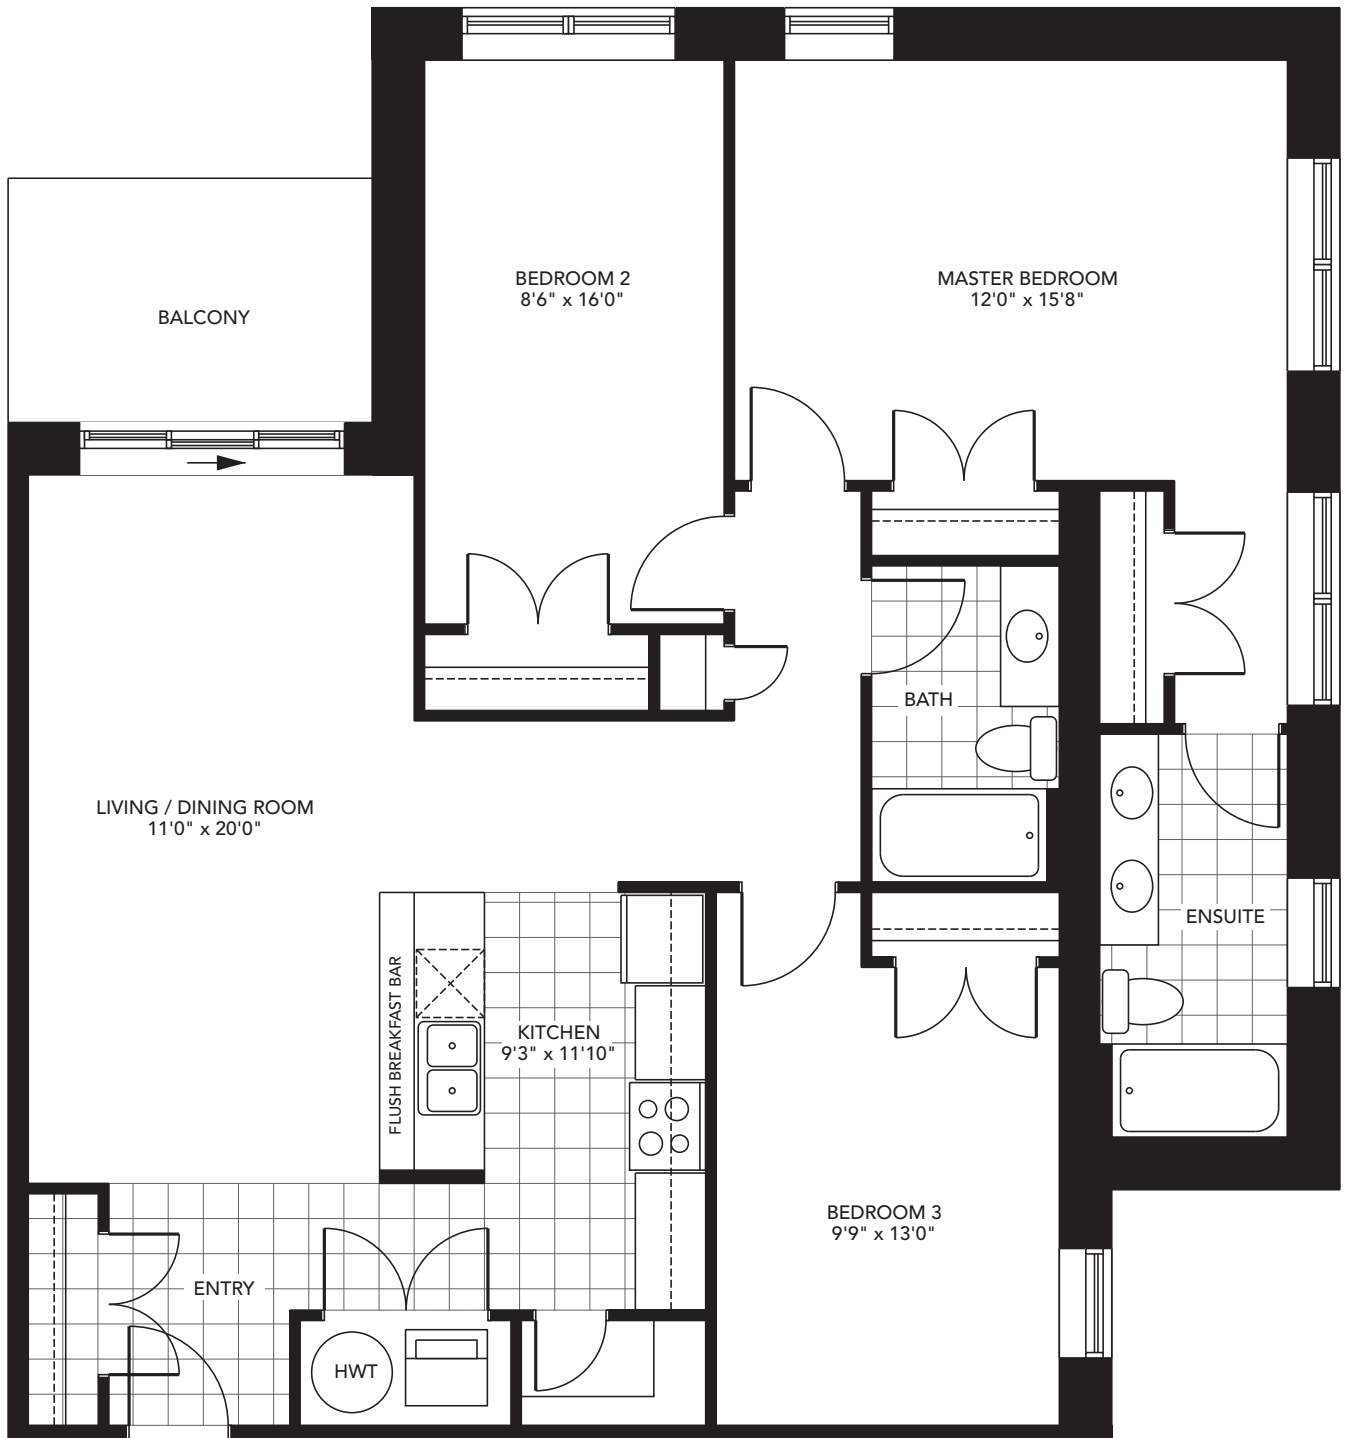

STARFRUIT

3BR

1,375 sq.ft.

GROUND TO 6TH FLOOR PLAN